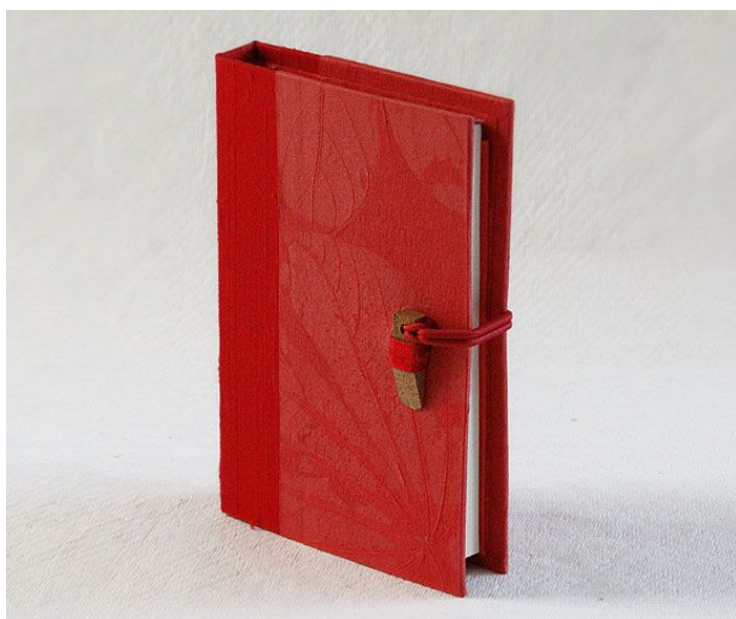

Note books, Journals and Note pads

Note Book Imprint - N04 - 21 x 17 cm - 50 sheets

Notepad Imprint - N102 - 21 x 14 cm - 50 sheets

Note Pad Imprint - N101 - 14.5 x 10 cm - 50 sheets

Notepad Imprint - N100 - 12 x 8 cm - 50 sheets

Journal hardbound Imprint - JO06I - 27.5 x 20.5 cm - 104 sheets

Book Pad hardbound Imprint - BP04I - 13.2 x 9.2 cm - 100 sheets

Note books, Journals and Note pads

Note Book Gessato - NB51G - 12 x 17 cm - 88 sheets